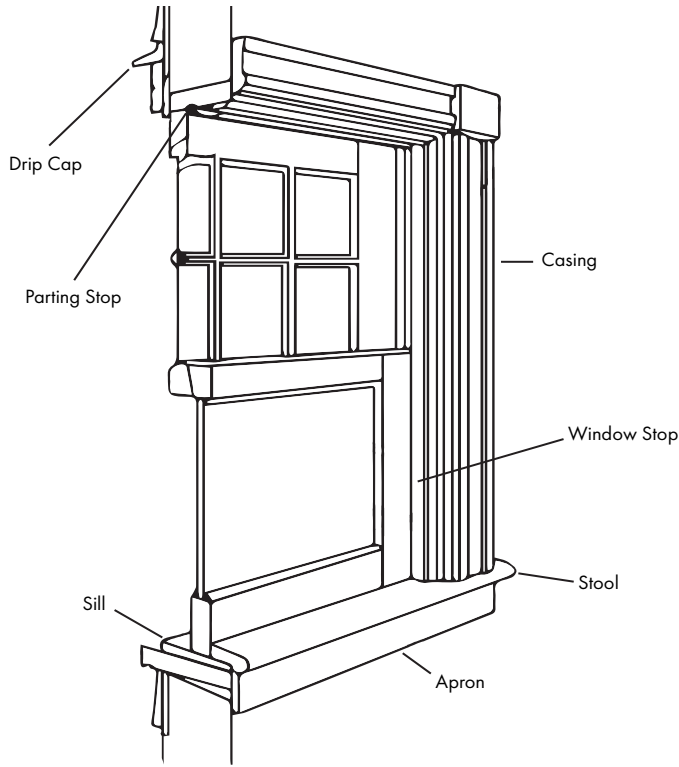

ANATOMY & ABBREVIATIONS

PRODUCT INFORMATION & ABBREVIATIONS:

All moulding measurements are as follows:
Thickness by Width

Species Abbreviation:

"P"= PAINT GRADE

"PR"= PRIMED FJ PINE

"O"= RED OAK

"M"= MAPLE

"C"= CHERRY

"U"= ULTRALITE MDF

"F"= FIR

"HI"= HICKORY

"KA"= KNOTTY ALDER

"WO"= WHITE OAK

"B"= BIRCH