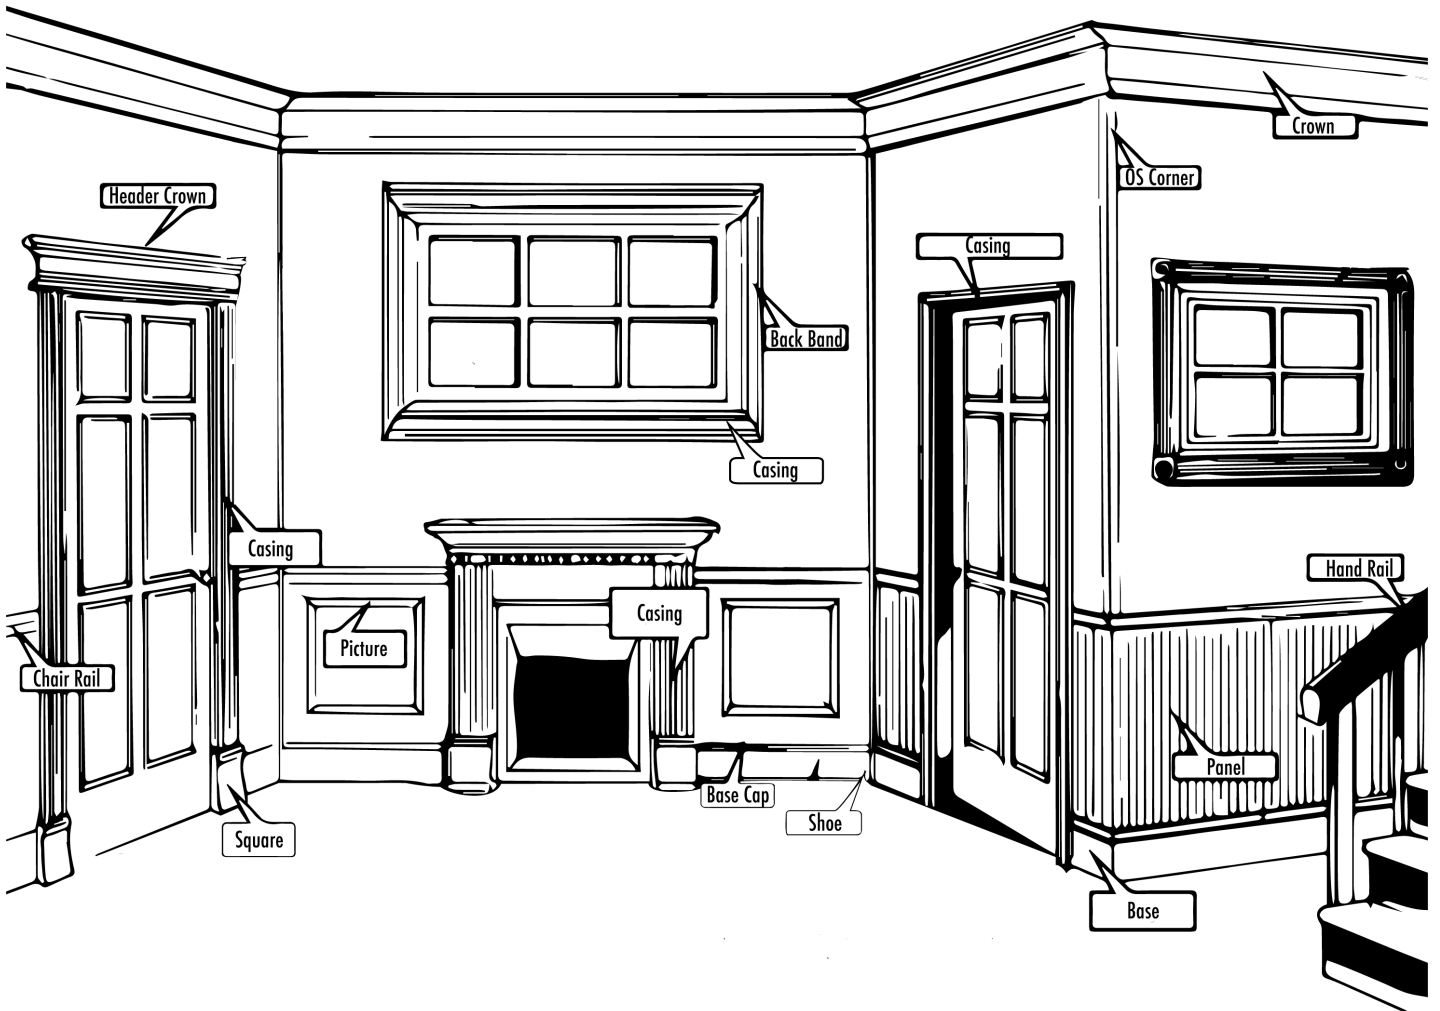

"HI"= HICKORY

"KA"= KNOTTY ALDER

"WO"= WHITE OAK

"B"= BIRCH

APRON

SKU: AP3
Size: 11/16"x3-1/4"
Species: P, O, M

Visit our Millwork Shed for more details and stock.
2536 Marshall St NE Minneapolis, MN 55418

CUSTOM & SPECIAL ORDER MOULDING IS AVAILABLE